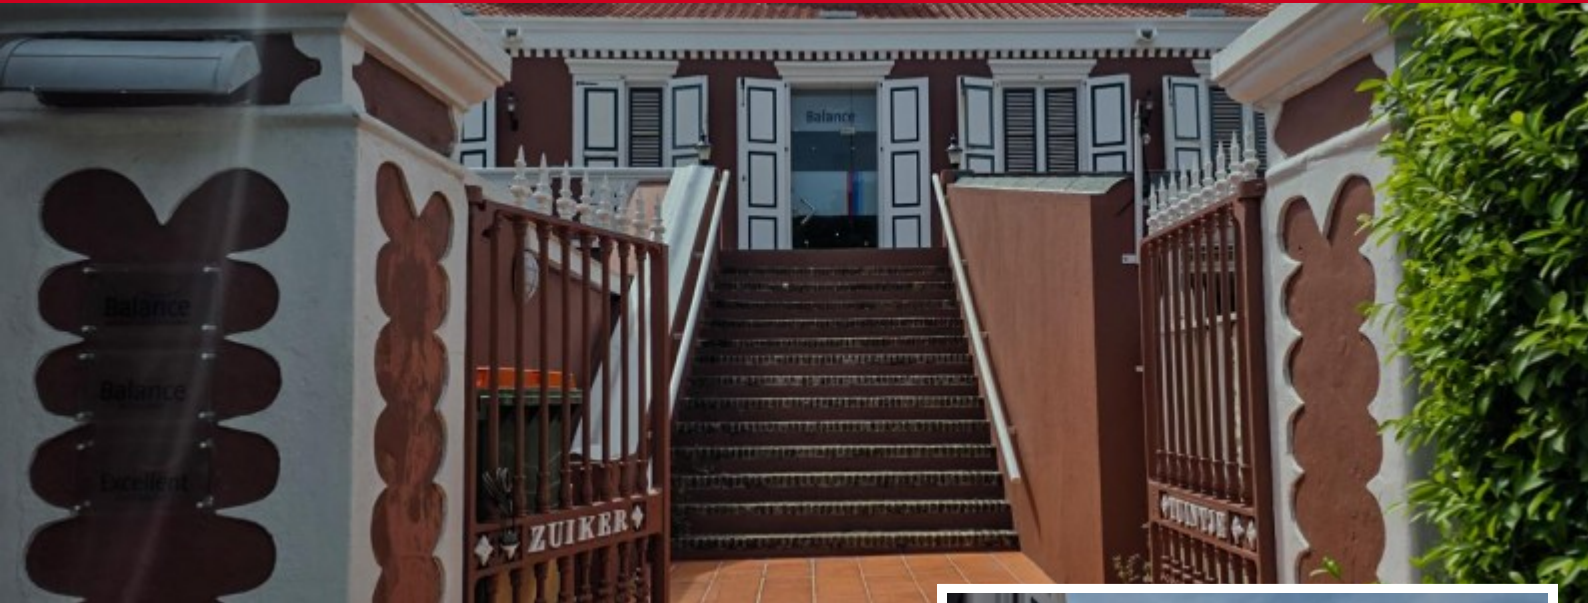

FOR RENT

Two office spaces in Landhuis Suikertuin for rent

Price: USD 1.085 (XCG 1.942)

Location: Mahaai

Bathrooms: 1

Per Direct Two Elegant Office Spaces for Rent in the Monumental Landhuis Suikertuin

Step into a workspace that blends heritage charm with modern functionality.

Located in the stately and historic Landhuis Suikertuin, these two chic office units offer an inspiring setting for businesses seeking a representative, professional, and serene environment in a central location.

Unit 1 — XCG 1,750 per month

A refined and bright office space with classic architectural details, ideal for professionals who value both sophistication and practicality.

Unit 2 — XCG 1,950 per month

A slightly larger, equally distinguished office environment featuring high ceilings, historic elements, and a layout suited for teams or client-facing operations.