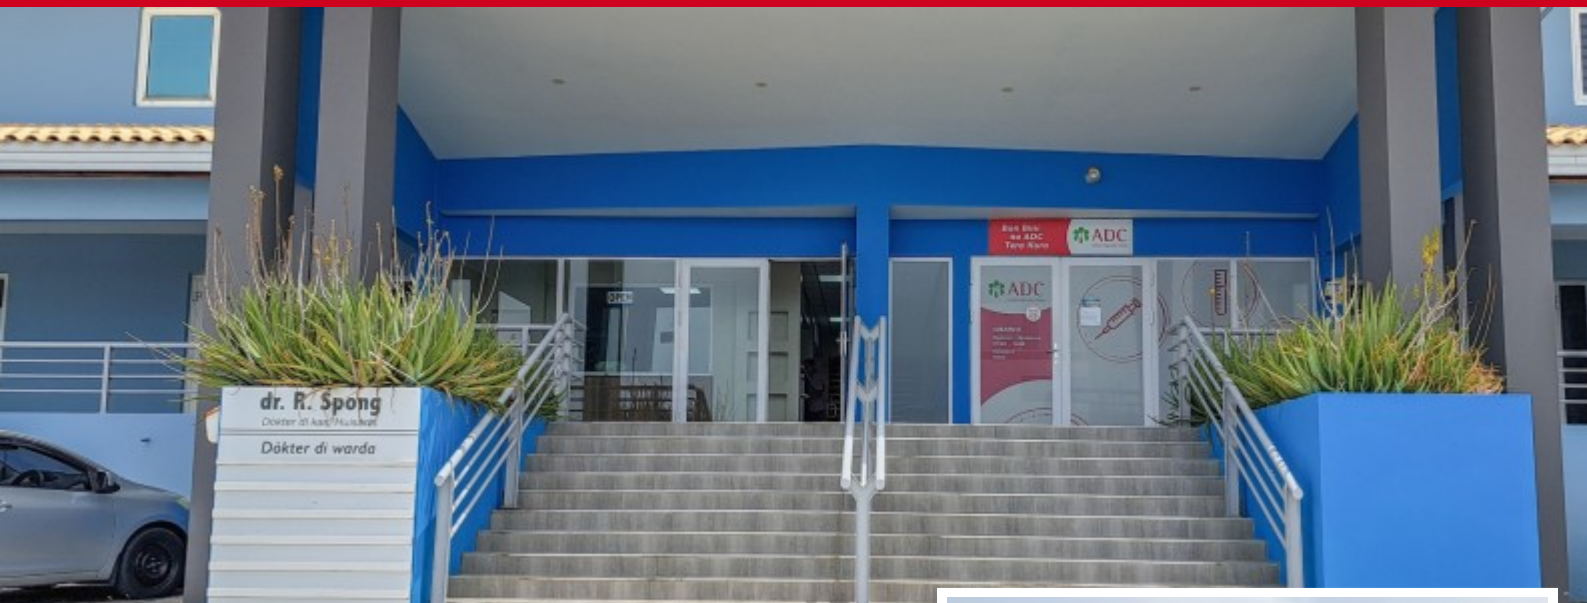

FOR RENT

Tera Kora Plaza

Price: USD 726 (XCG 1.300)

Built up size: 45 m²

Location: Tera Kora

Commercial Unit for Rent – Tera Kora Plaza

Location: Weg naar Westpunt, Tera Kora

Overview:

Tera Kora Plaza benefits from high visibility and foot traffic. Located in a prime area with easy access and ample public parking (85 spaces), this location is ideal for clinics, medical practices and services seeking a professional and visible setting.

Multiple commercial units of 45m² in the well-maintained Tera Kora Plaza, a sought-after location known for its strong presence of medical related tenants

These units offers entrance through the building.