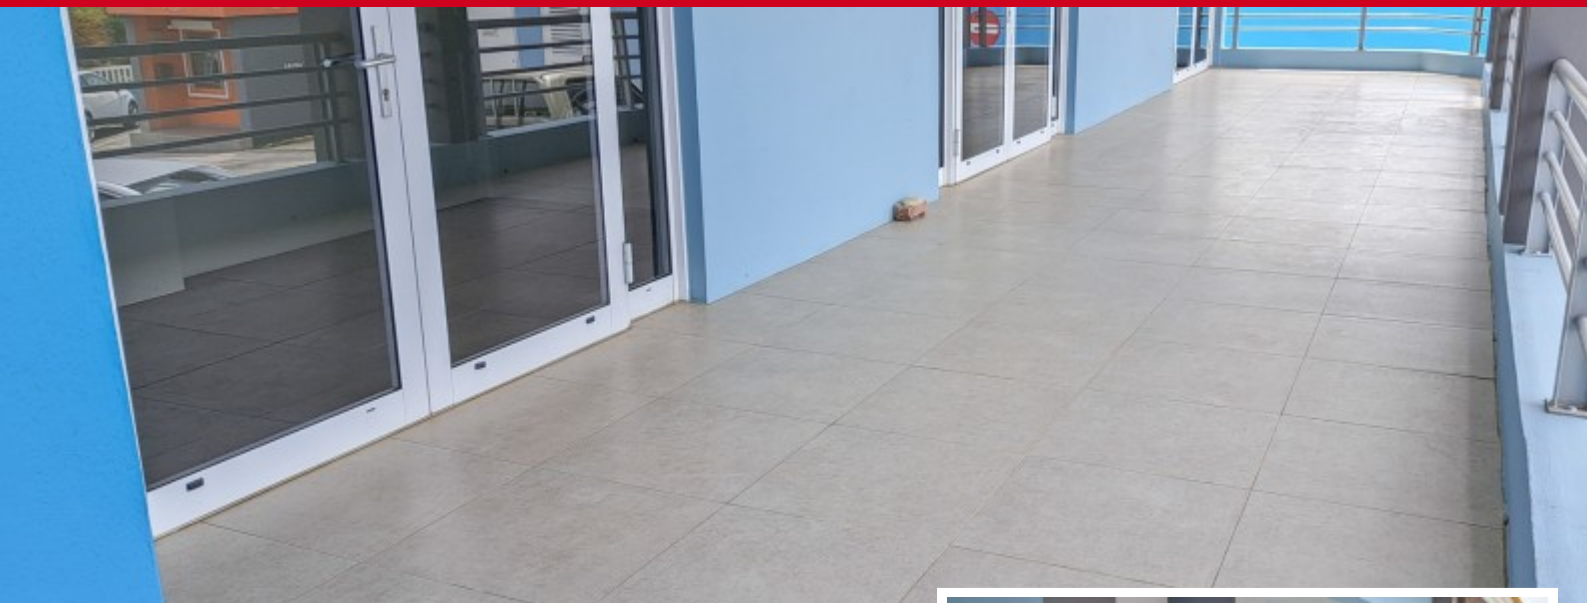

### Tera Kora Plaza

**Price:** USD 1.955 (XCG 3.499)

**Built up size:** 130 m2

**Location:** Tera Kora

Commercial Unit for Rent – Tera Kora Plaza

Location: Weg naar Westpunt, Tera Kora

#### Overview:

Tera Kora Plaza benefits from high visibility and foot traffic. Located in a prime area with easy access and ample public parking (85 spaces), this location is ideal for clinics, medical practices and services seeking a professional and visible setting.

Commercial unit of 130m<sup>2</sup> in the well-maintained Tera Kora Plaza, a sought-after location known for its strong presence of medical related tenants.

This ground-floor unit offers a front-facing entrance for customers as well as a rear access door leading into the building, providing flexibility for both public access and staff entry.

#### Property details:

- Approx. 130m<sup>2</sup> of flexible floor space
- Private toilet
- Private kitchenette
- Front and rear entrances for e...

[Read more on our website](#)