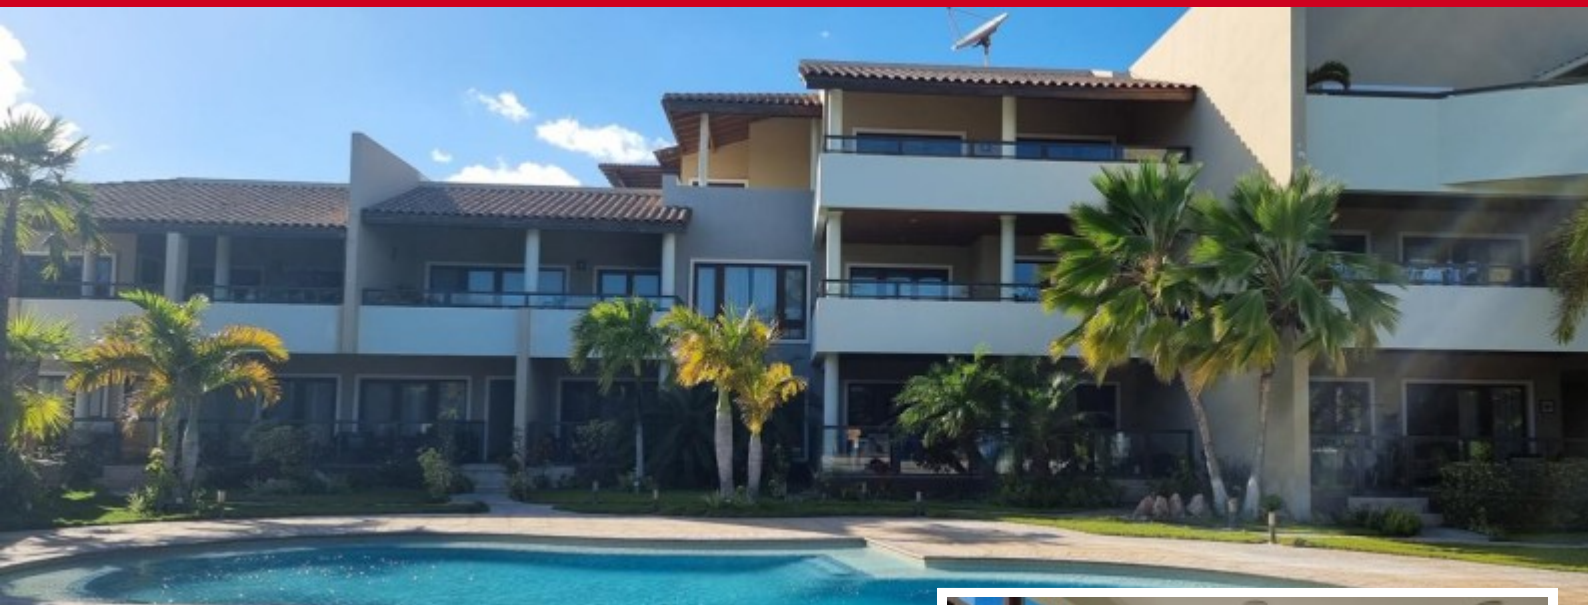

FOR RENT

Luxury Apartment in gated Emerald Condominiums

Price: USD 2.200 (XCG 3.938)

Built up size: 175 m2

Location: Joonchi

Bathrooms: 2

Bedrooms: 3

Centrally located Luxury Apartment in gated Emerald Condominiums for rent as per 15 July 2026

For rent in the very centrally located Emerald apartment complex: luxury 175 m2 apartment with fully equipped kitchen, laundry space, 3 bedrooms, 2 bathrooms, a separate guest toilet and covered terrace.

The building is located on a gated resort at the transit road Perseusweg, connecting the main roads Sta Rosaweg and the Caracasbaaiweg. The Perseusweg is very close to the 'highway' Schottegatweg, with the large shopping area 'Zeelandia' (with Van der Tweel supermarket, Kooyman and Building Depot etc.). The Eastern Schottegatweg is surrounded with businesses like banks, insurance companies, law firms, telecom and accountancy firms.