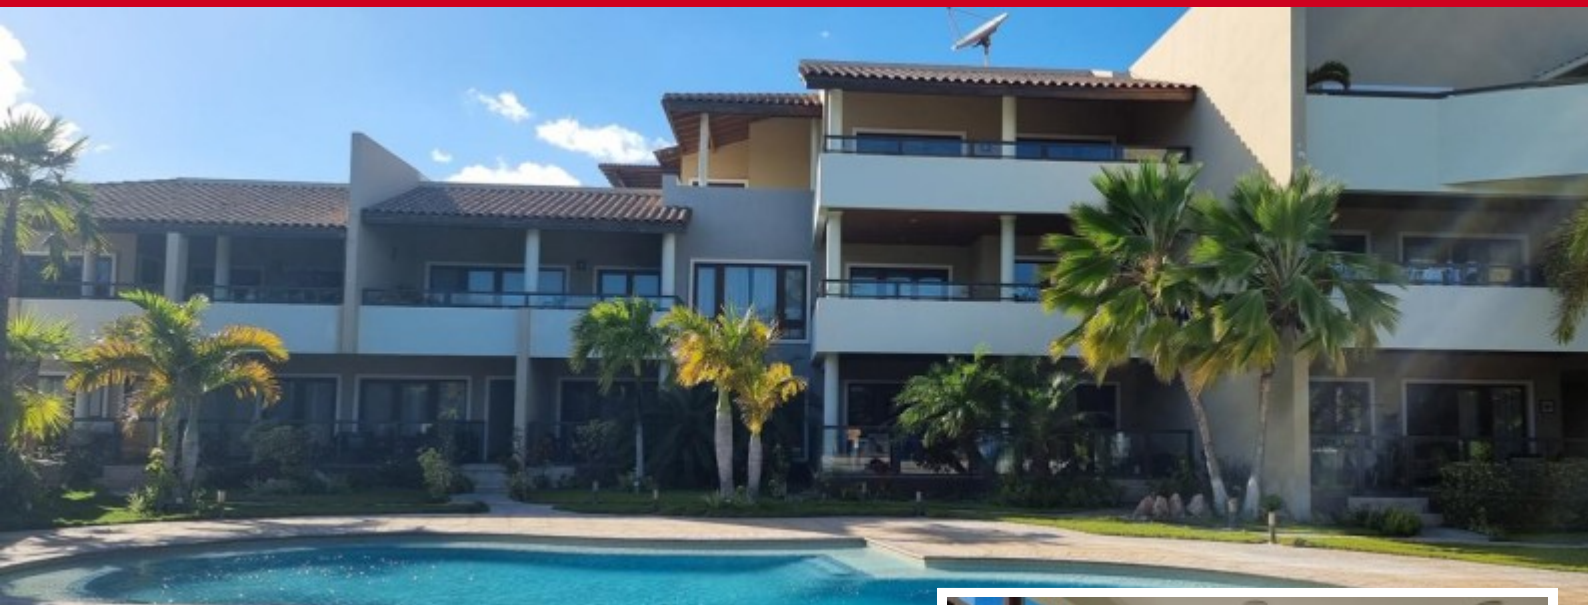

### Luxury Apartment in gated Emerald Condominiums

**Price:** USD 2.200 (XCG 3.938)

**Built up size:** 175 m2

**Location:** Joonchi

**Bathrooms:** 2

**Bedrooms:** 3

??? ???? ?

Centrally located Luxury Apartment in gated Emerald Condominiums for rent as per 15 July 2026

For rent in the very centrally located Emerald apartment complex: luxury 175 m2 apartment with fully equipped kitchen, laundry space, 3 bedrooms, 2 bathrooms, a separate guest toilet and covered terrace.

The building is located on a gated resort at the transit road Perseusweg, connecting the main roads Sta Rosaweg and the Caracasbaaiweg. The Perseusweg is very close to the 'highway' Schottegatweg, with the large shopping area 'Zeelandia' (with Van der Tweel supermarket, Kooyman and Building Depot etc.). The Eastern Schottegatweg is surrounded with businesses like banks, insurance companies, law firms, telecom and accountancy firms.