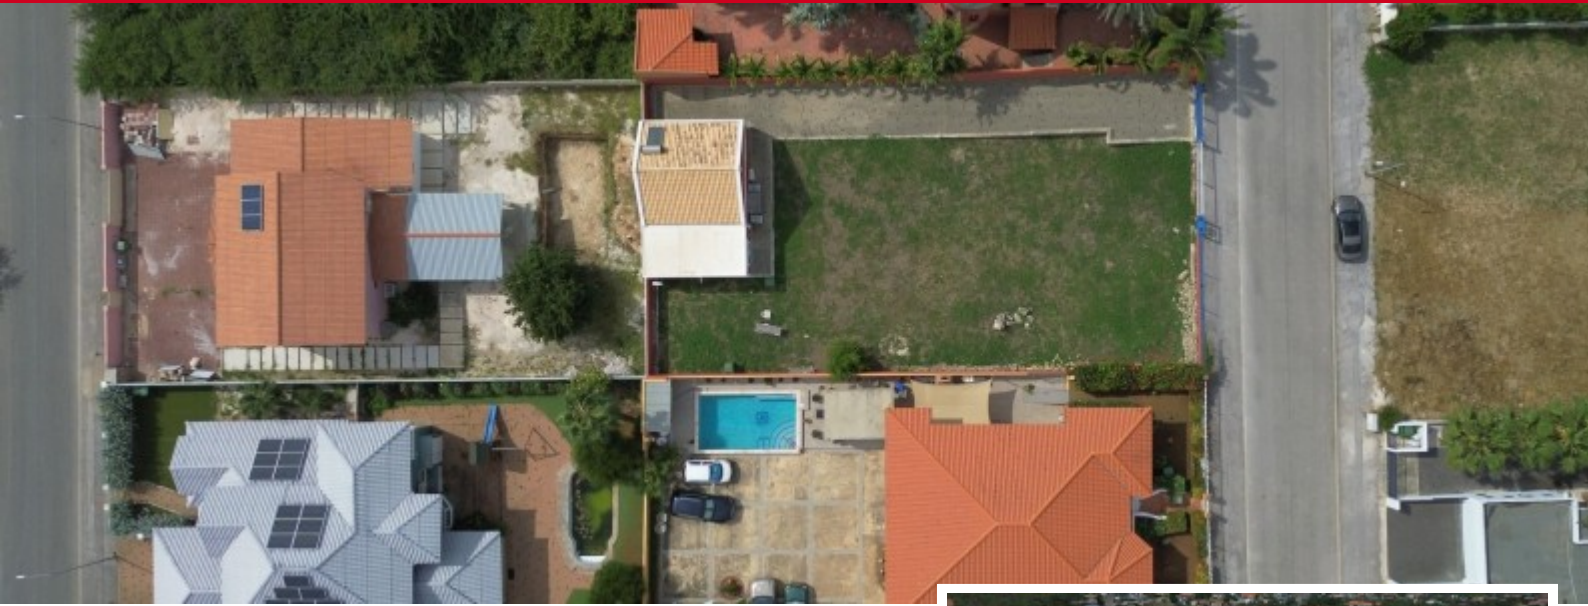

FOR SALE

Kaya Pasífico

Price: USD 599.000 (ANG 1.066.220) **Lot size:** 805 m2

Location: Vista Royal

REDUCED IN PRICE | Welcome to Kaya Pasifiko, Jan Thiel, Curaçao

Nestled within walking distance from the iconic Jan Thiel Beach, this premium lot offers a blank canvas for your ideal investment property. Enjoy the convenience of beach clubs, restaurants, spa, shops, gym, and a supermarket, all just a stroll away from your property.

Property Highlights:

Location: Situated in a tranquil neighborhood, this property offers the possibility to have an ocean view from the upper units.

Investment Potential: For those considering this lot as an investment to develop a building for tourist rentals, anticipate a remarkably high net return on capital. Our advisors are at your service to provide detailed insights upon request.