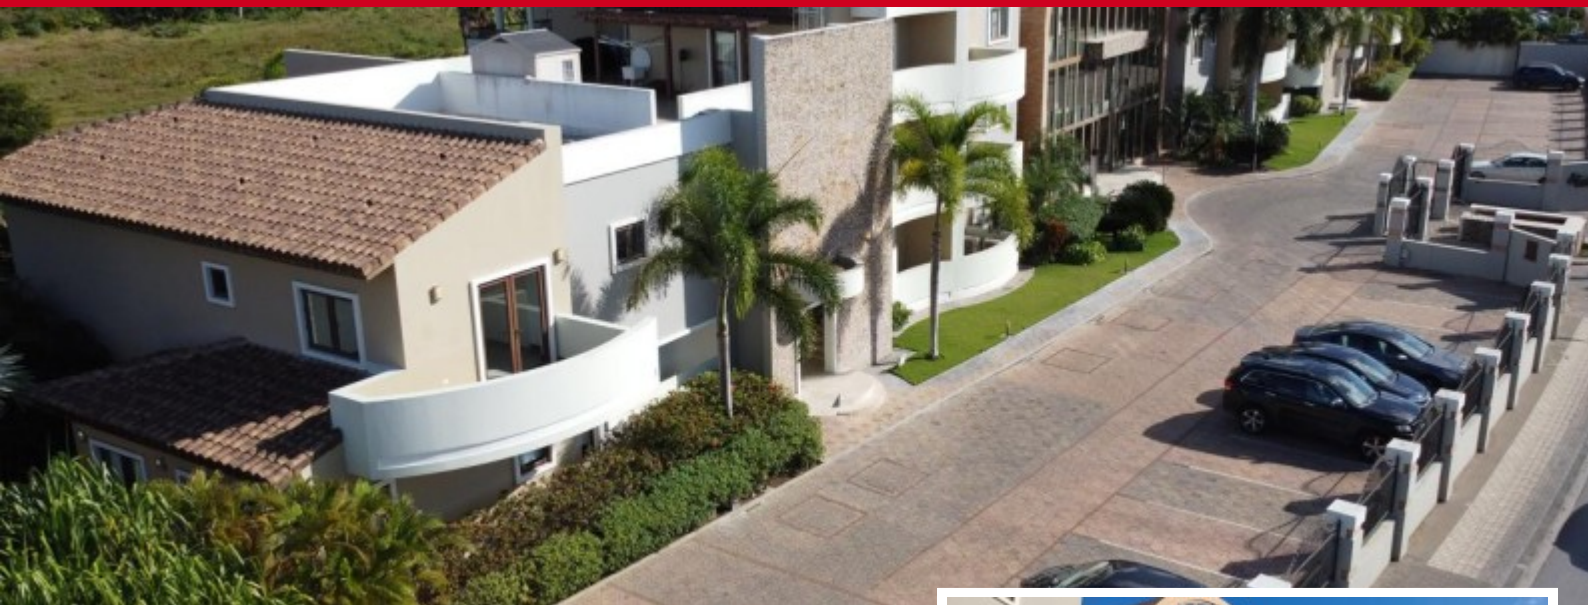

**FOR RENT**

**Emerald Condominiums, Perseusweg**

**Price:** USD 2.570 (ANG 4.575)

**Built up size:** 135 m2

**Location:** Joonchi

**Bathrooms:** 2

**Bedrooms:** 3

Centrally located FURNISHED Luxury Apartment in Emerald Condominiums Resort for rent as per MARCH 2025 - viewings not possible until then

For rent in the very centrally located Emerald apartment complex: luxury 135 m2 apartment with fully equipped kitchen, laundry space, 3 bedrooms, 2 bathrooms, and a covered terrace.

The building is located on a gated resort at the transit road Perseusweg, connecting the main roads Sta Rosaweg and the Caracasbaaiweg. The Perseusweg is very close to the 'highway' Schottegatweg, with the large shopping area 'Zeelandia' (with Van der Tweel supermarket, Kooyman and Building Depot etc.). The Eastern Schottegatweg is surrounded with businesses like banks, insurance companies, law firms, telecom and accountancy firms.