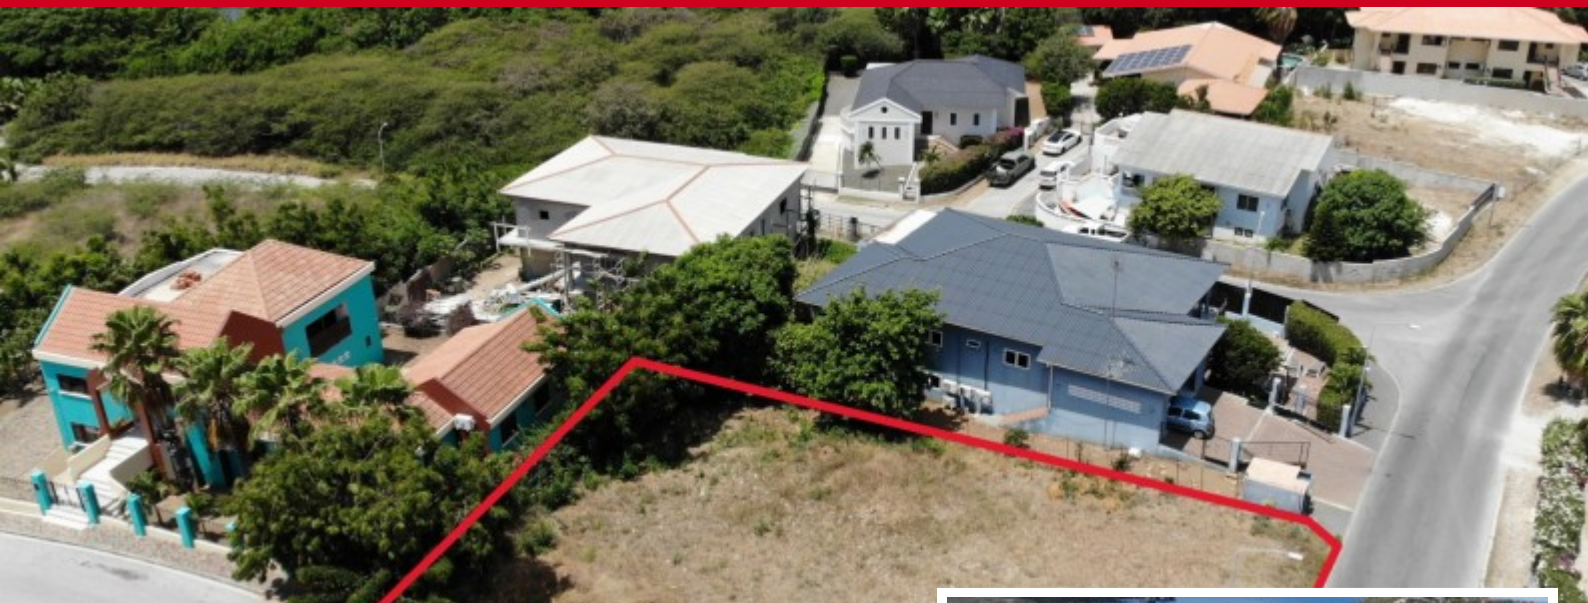

FOR SALE

Brakkeput Abou

Price: Sold

Lot size: 784 m2

Location: Brakkeput Abou

This Lot is one of the last available lots in the Adelsia Resort in Brakkeput Abou. The lot is nicely situated on a corner and allows you to experience a good breeze.

On this lot, you can realize your dream home. This lot is 784 m² of freehold land.

From the popular and safe neighborhood of Brakkeput Abou, you are right in the midst of life in Curaçao. Brakkeput Abou is located close to the Caracasbaaiweg, Jan Thiel and the Spanish Water. Willemstad is reachable within a 10-minute drive. The beautiful Salt Pans are also within walking distance of Brakkeput About.